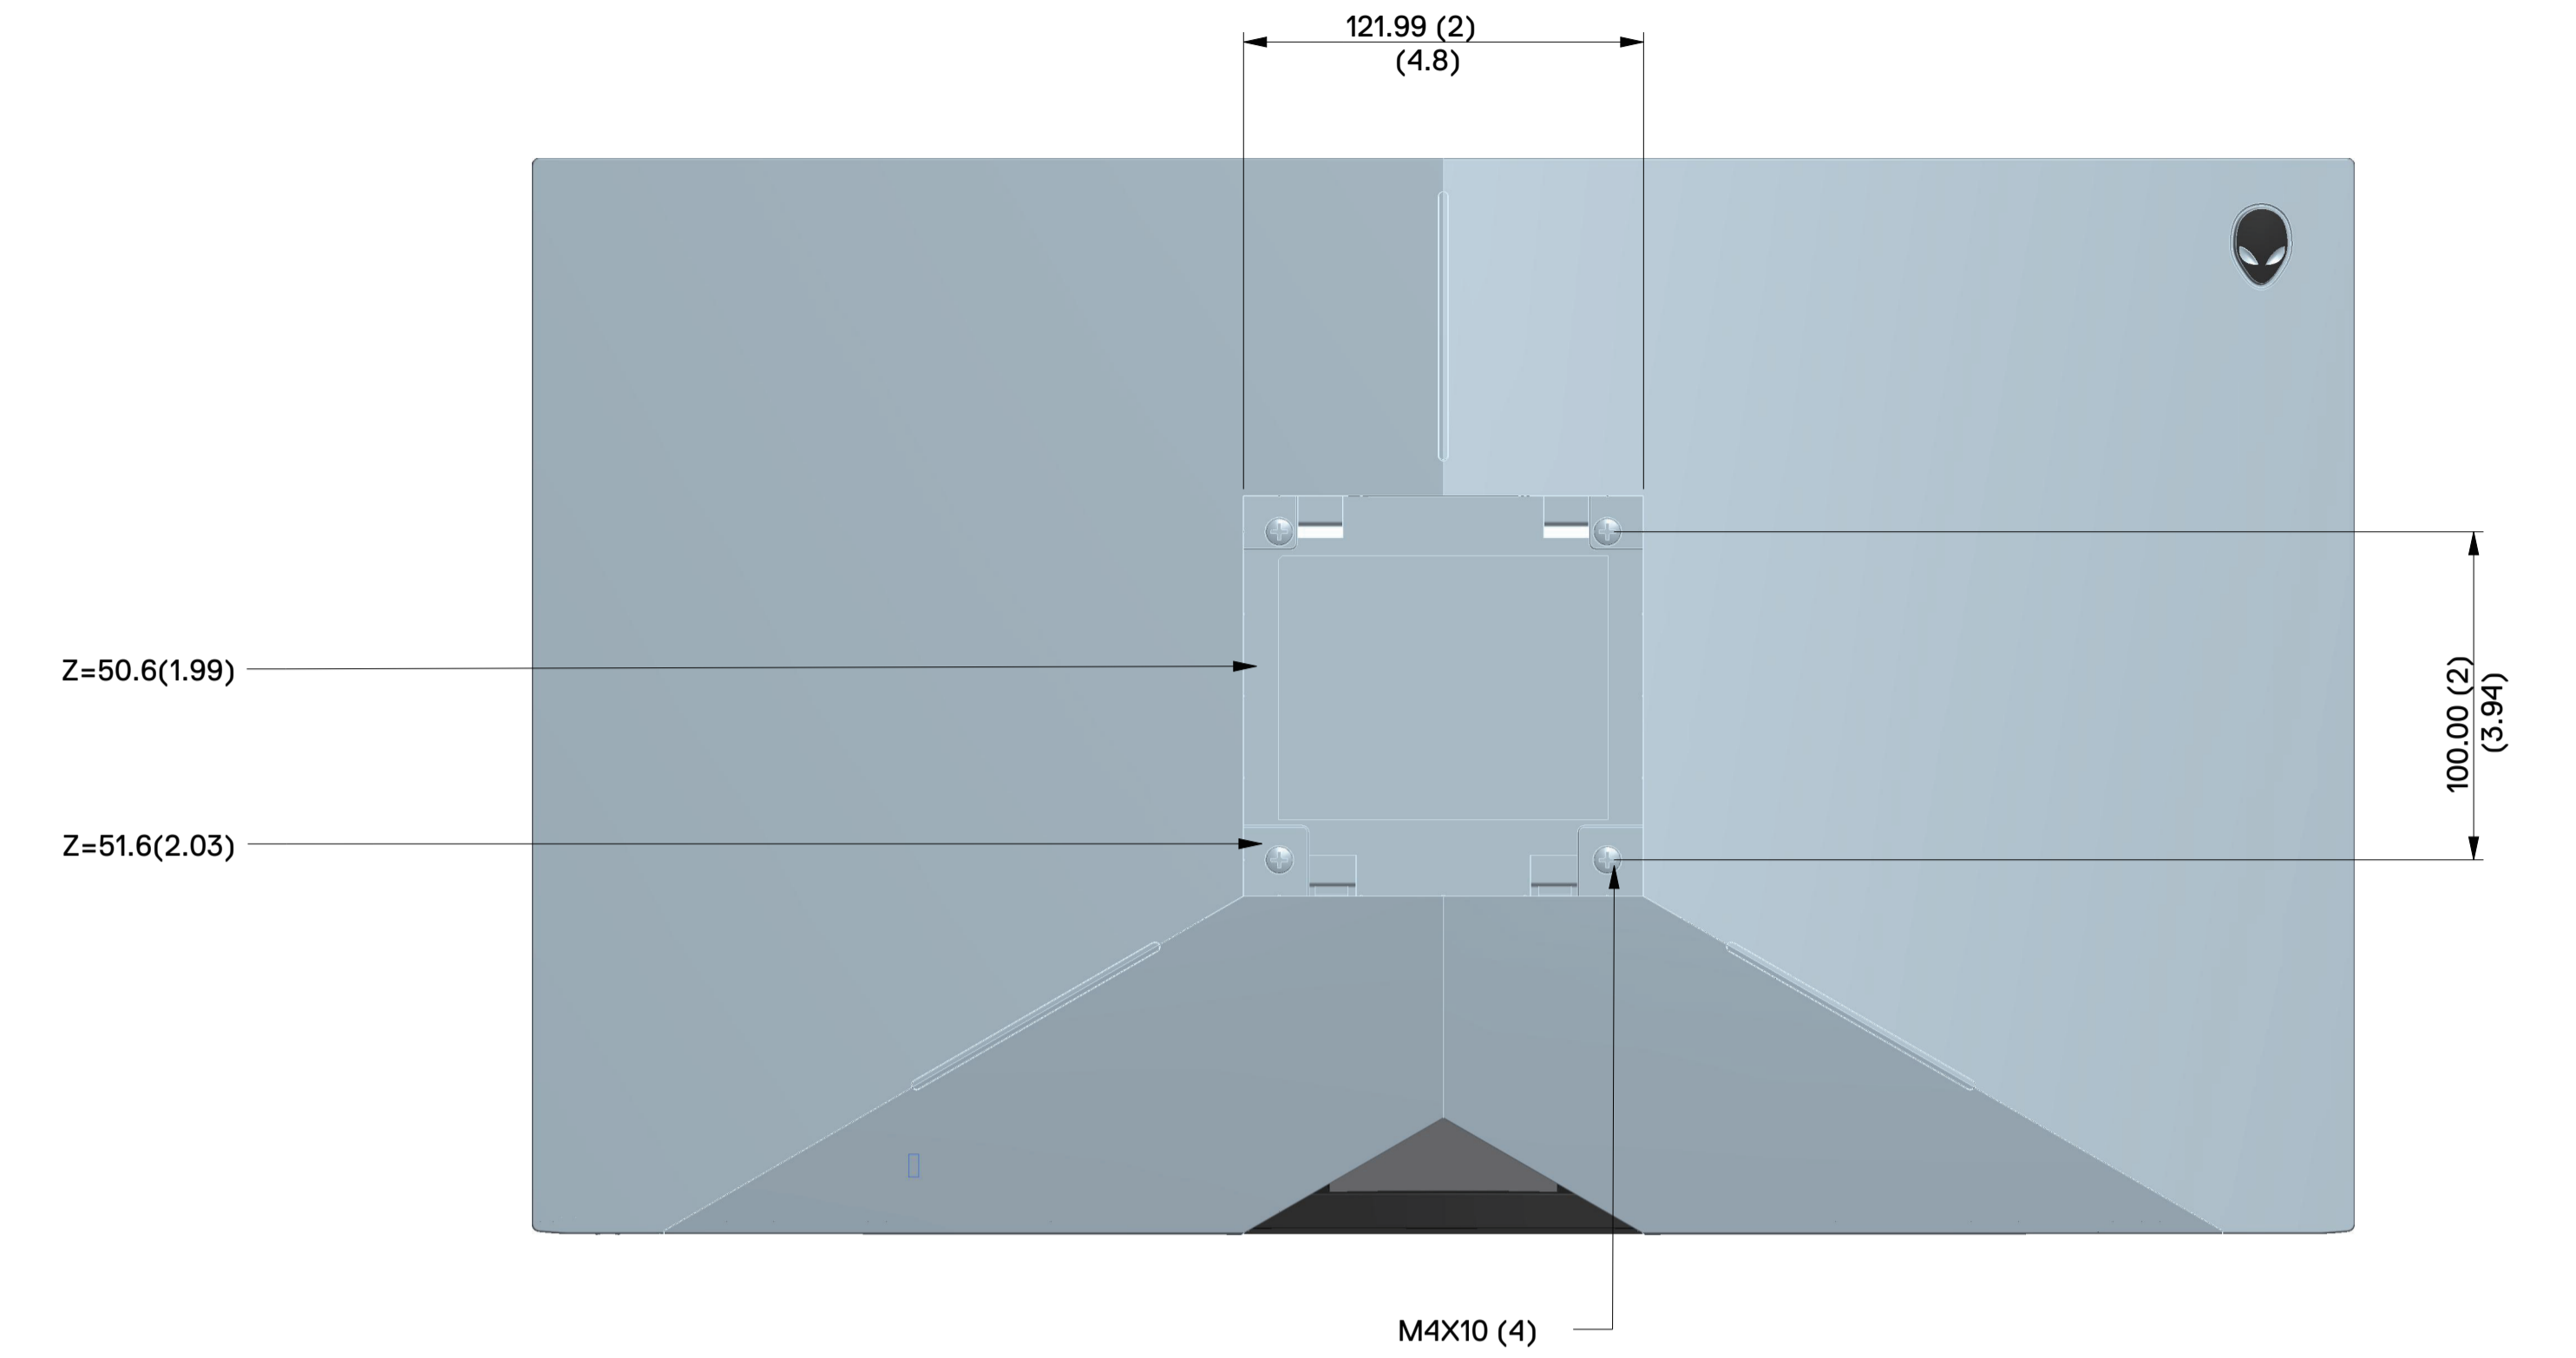

AW2518H Outline Dimension

Nominal Dimension
Unit : mm

Back View of Monitor without stand