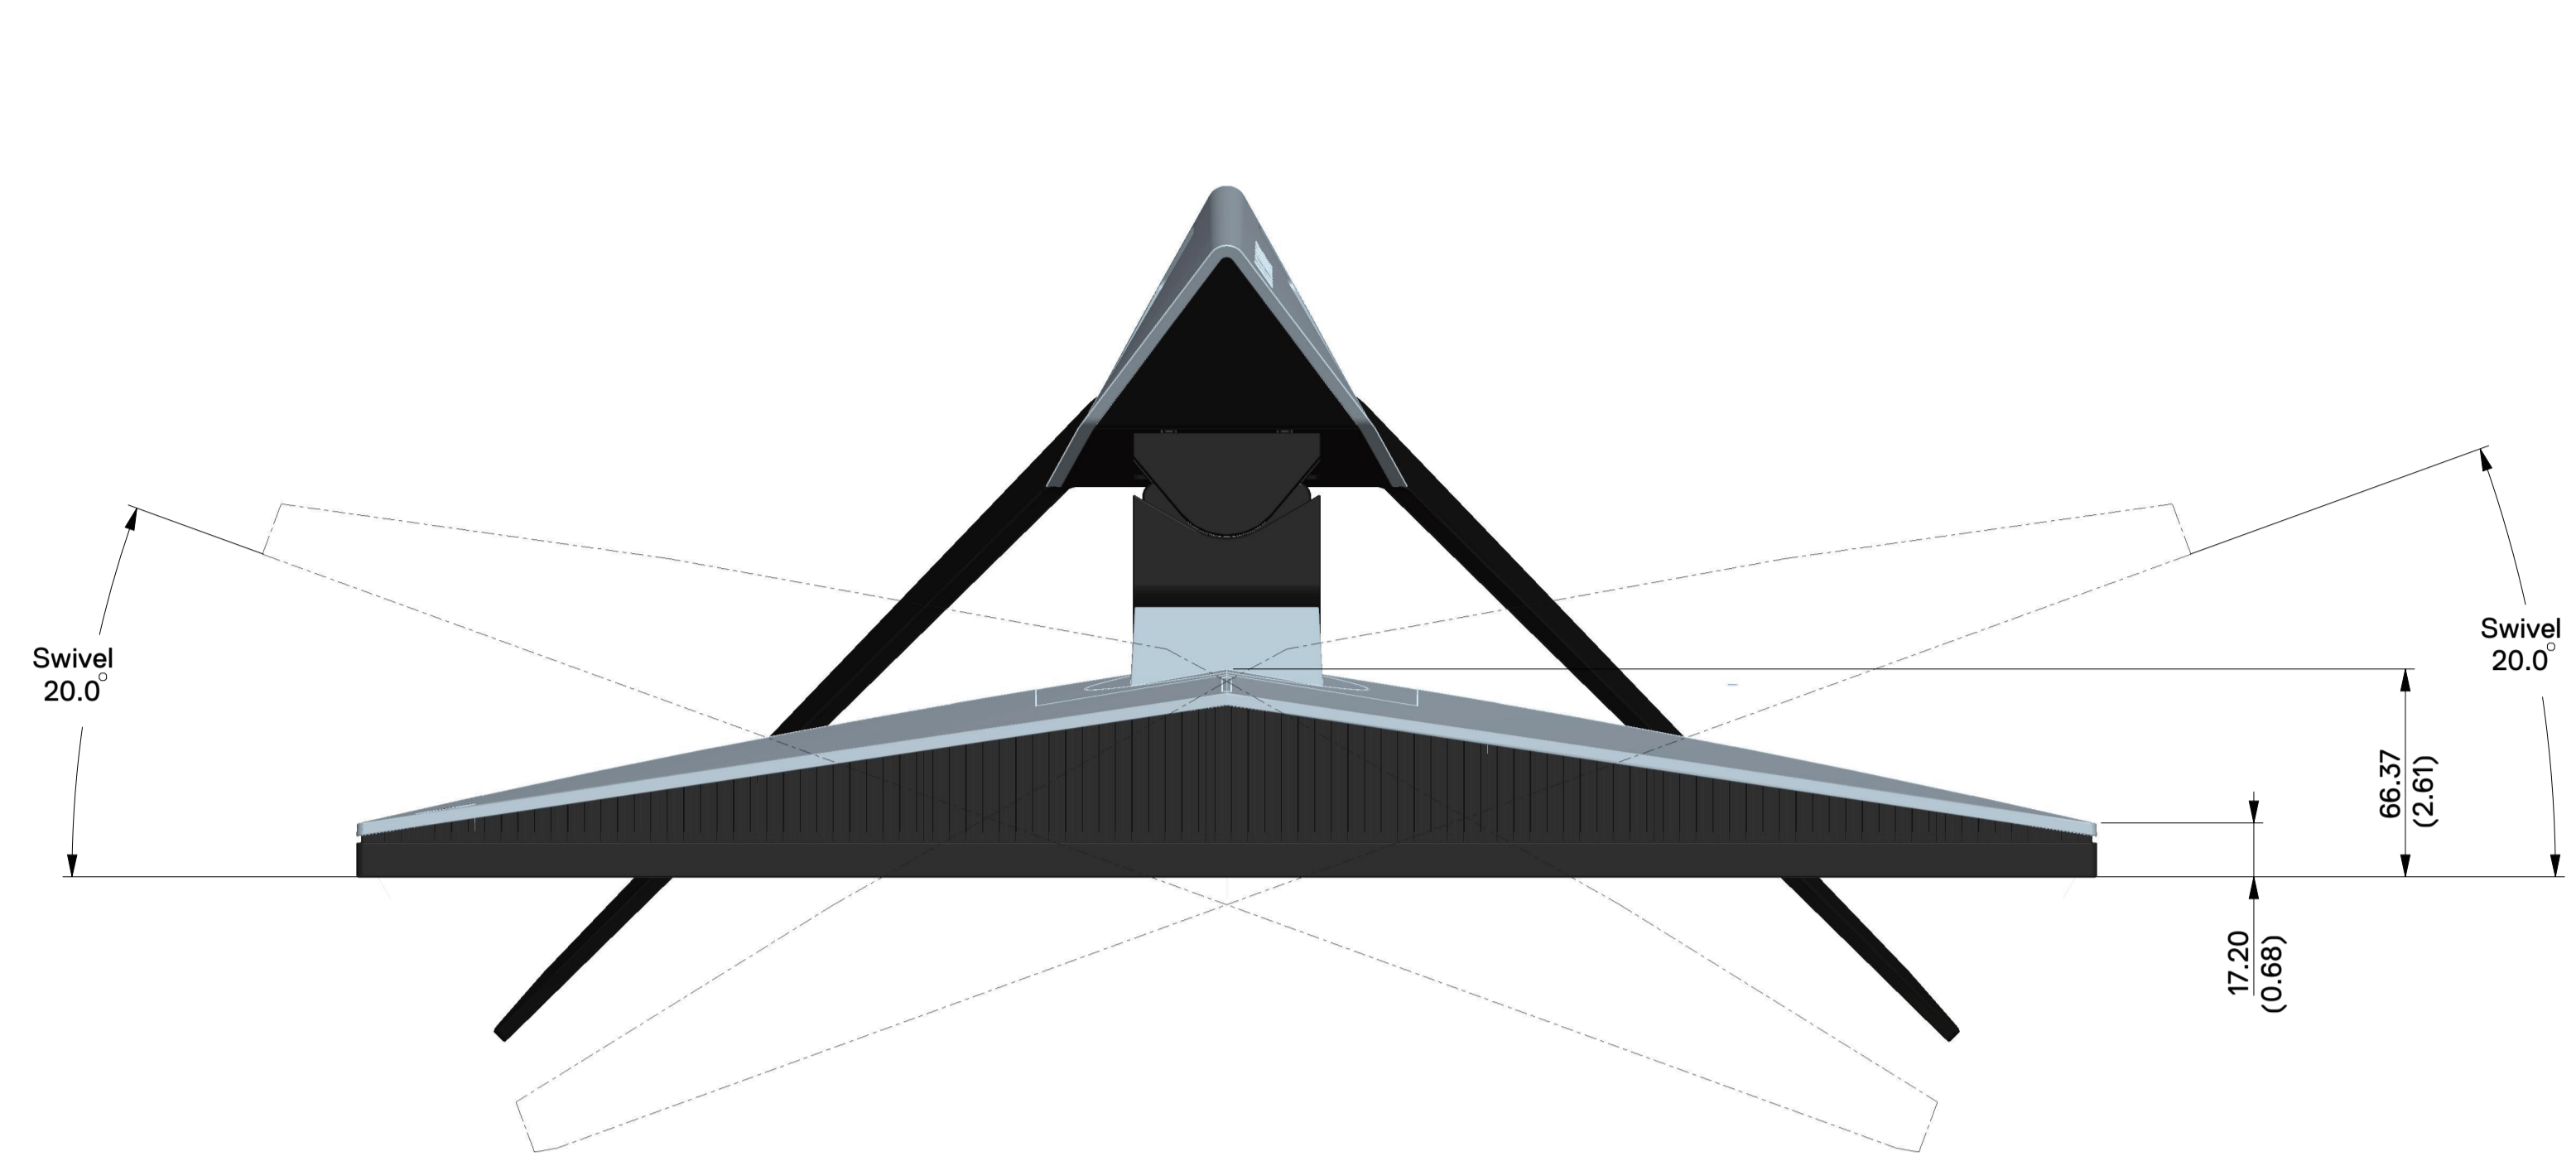

AW2518H Outline Dimension

Nominal Dimension
Unit : mm

Back View of Monitor without stand